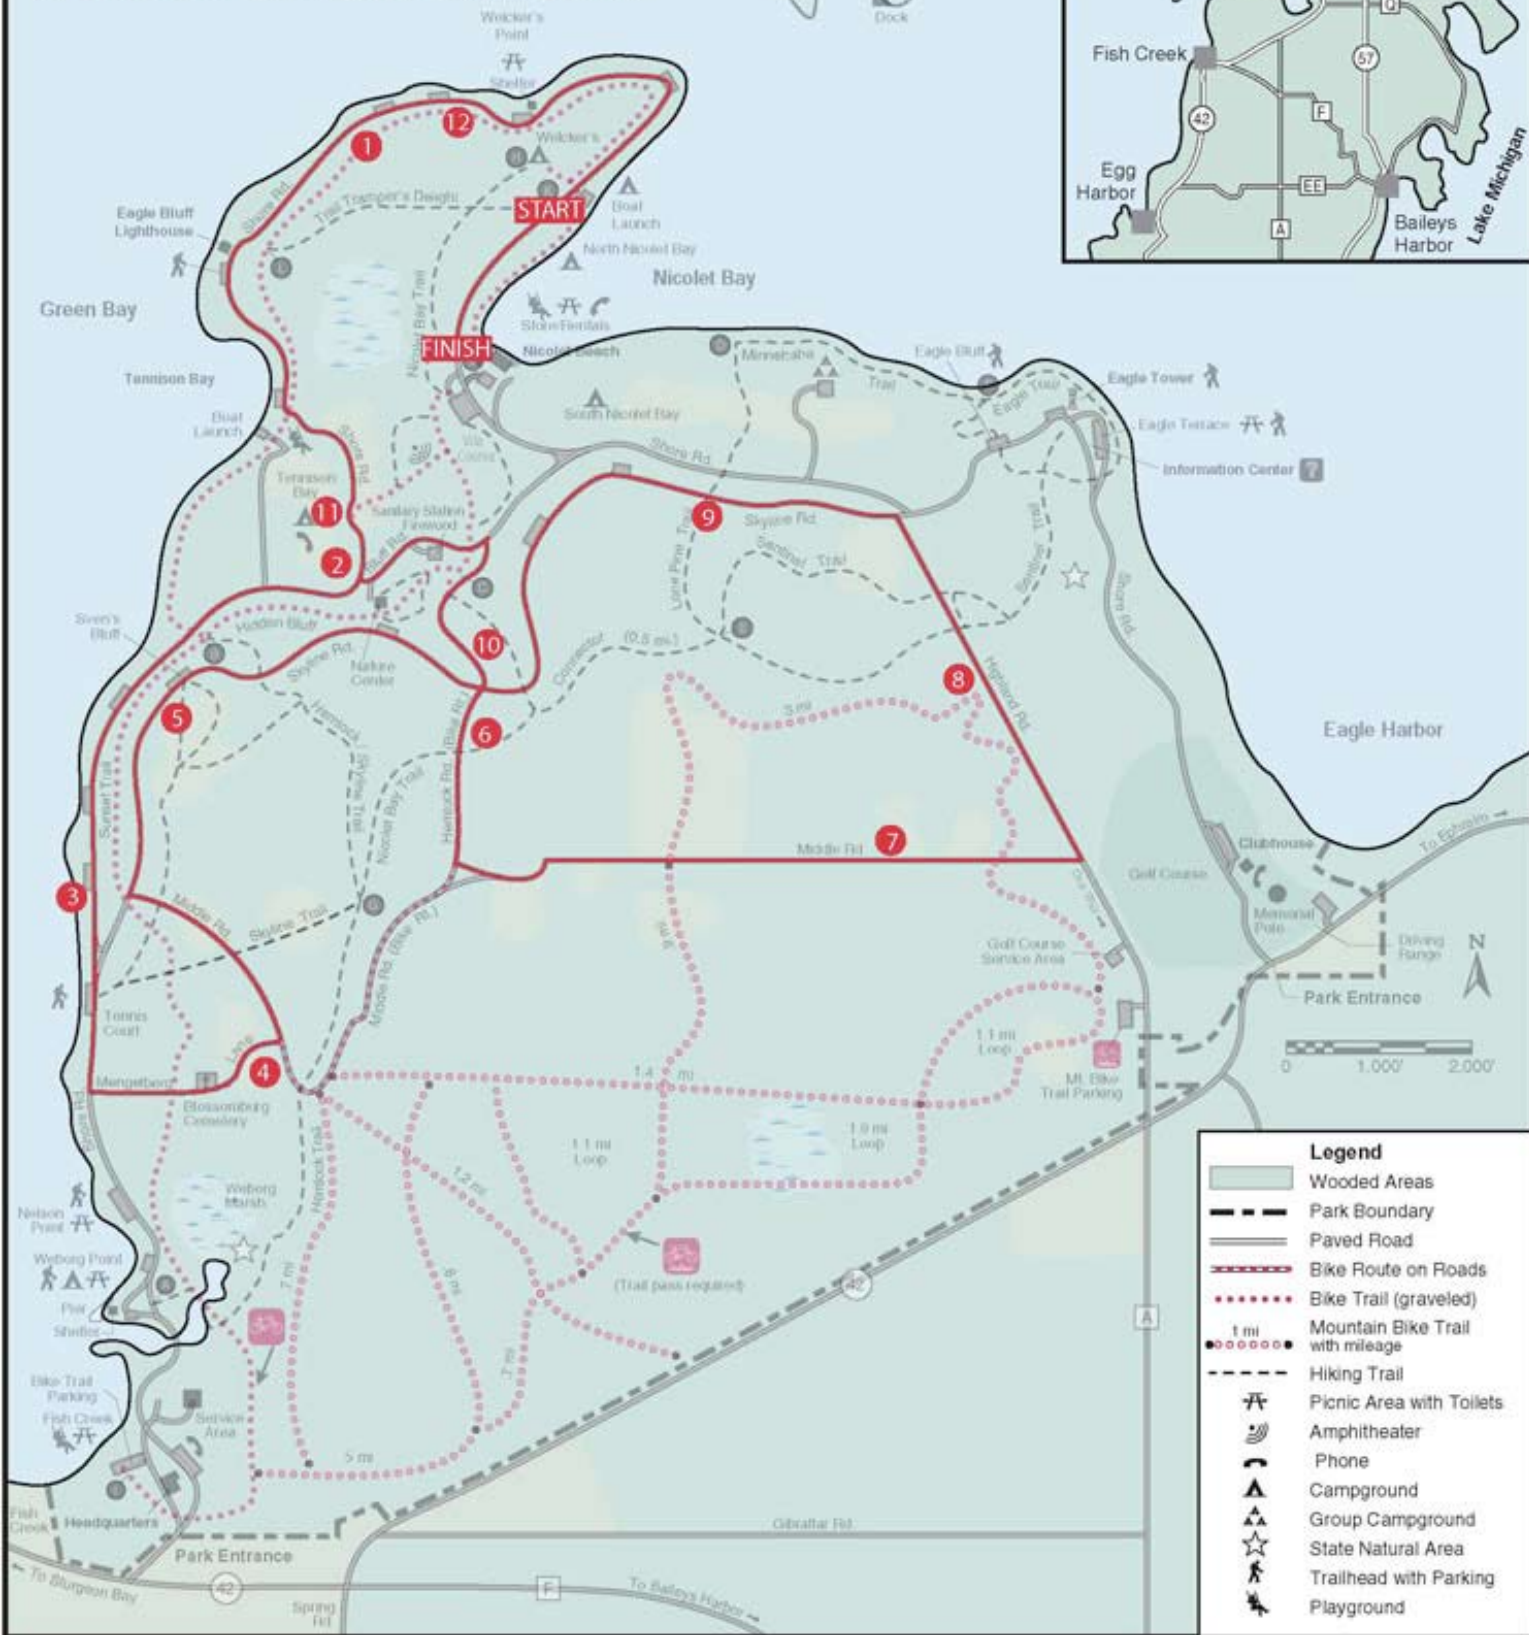

Door County Half Marathon

A Run in Peninsula State Park

Legend	
	Wooded Areas
	Park Boundary
	Paved Road
	Bike Route on Roads
	Bike Trail (graveled)
	Mountain Bike Trail with mileage
	Hiking Trail
	Picnic Area with Toilets
	Amphitheater
	Phone
	Campground
	Group Campground
	State Natural Area
	Trailhead with Parking
	Playground